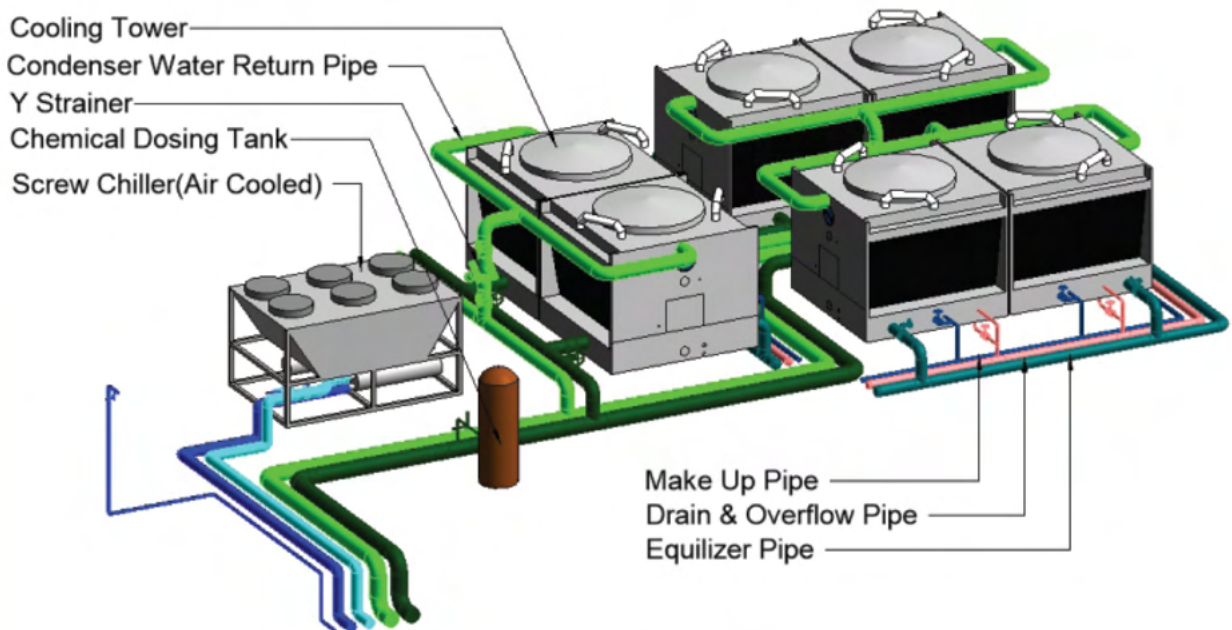

METRO RAIL BIM SERVICES

- Viaduct
- Station
- Power Supply
- Depot
- Track
- Telecom
- Tunnel
- Signaling
- Traction
- Tunnel Ventilation System (TVS)
- Automatic Fare Collection (AFC)
- Passenger Screen Doors (PSD)
- Elevators & Escalators
- Rolling Stock

HVAC (Heating, Ventilation & Air Conditioning)

RSS (Receiving Substation)

AFC (Automatic Fare Collection)

TVS (Tunnel Ventilation System)

ROCS (Rigid Overhead Conductor System)

ASS (Auxiliary Substation)

Rolling Stock