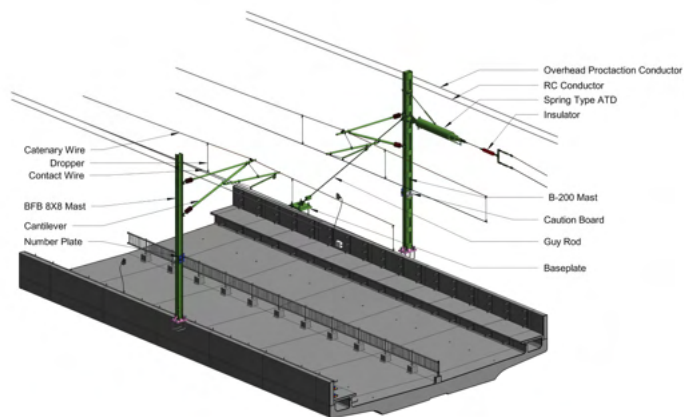

TRACTION / OHE (Overhead Electrification)