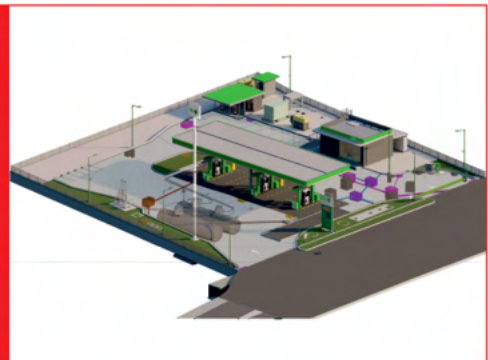

METRO RAIL BIM SERVICES

- Viaduct
- Station
- Power Supply
- Depot
- Track
- Telecom
- Tunnel
- Signaling
- Traction
- Tunnel Ventilation System (TVS)
- Automatic Fare Collection (AFC)
- Passenger Screen Doors (PSD)
- Elevators & Escalators
- Rolling Stock

OTHER BIM PROJECTS

Residential

Data Center

Infrastructure

Educational

Fuel Stations

TRACK

Rail Plinth & Fixture Arrangement

HVAC (Heating, Ventilation & Air Conditioning)

RSS (Receiving Substation)

AFC (Automatic Fare Collection)

TVS (Tunnel Ventilation System)

ROCS (Rigid Overhead Conductor System)

ASS (Auxiliary Substation)

Rolling Stock