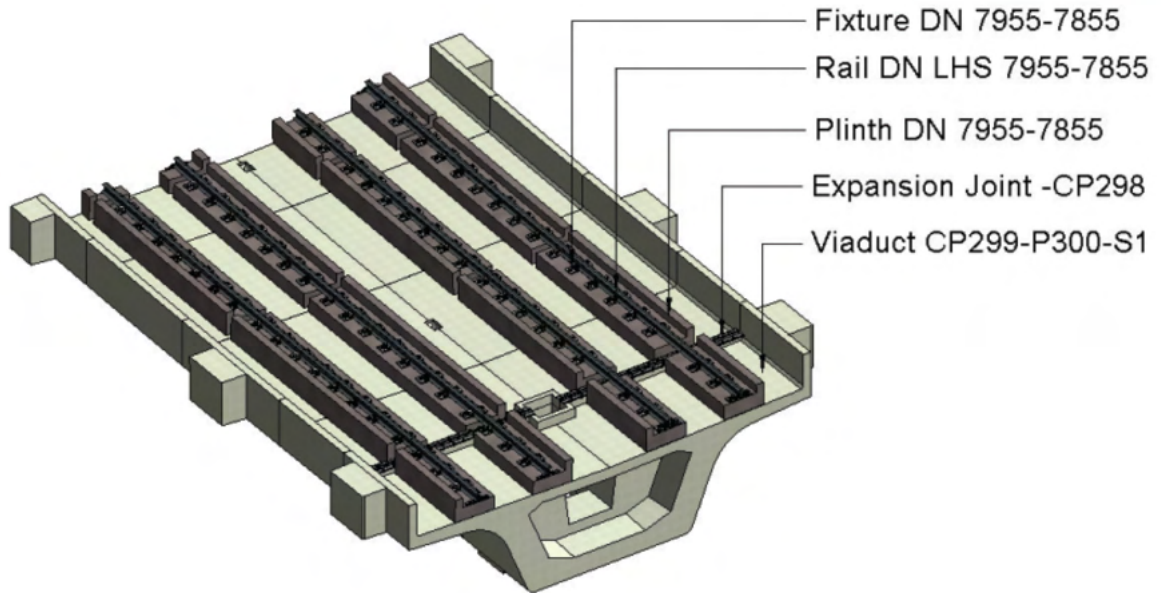

METRO RAIL BIM SERVICES

- Viaduct
- Station
- Power Supply
- Depot
- Track
- Telecom
- Tunnel
- Signaling
- Traction
- Tunnel Ventilation System (TVS)
- Automatic Fare Collection (AFC)
- Passenger Screen Doors (PSD)
- Elevators & Escalators
- Rolling Stock

OTHER BIM PROJECTS

Residential

Data Center

Infrastructure

Educational

Fuel Stations

TRACK

Rail Plinth & Fixture Arrangement