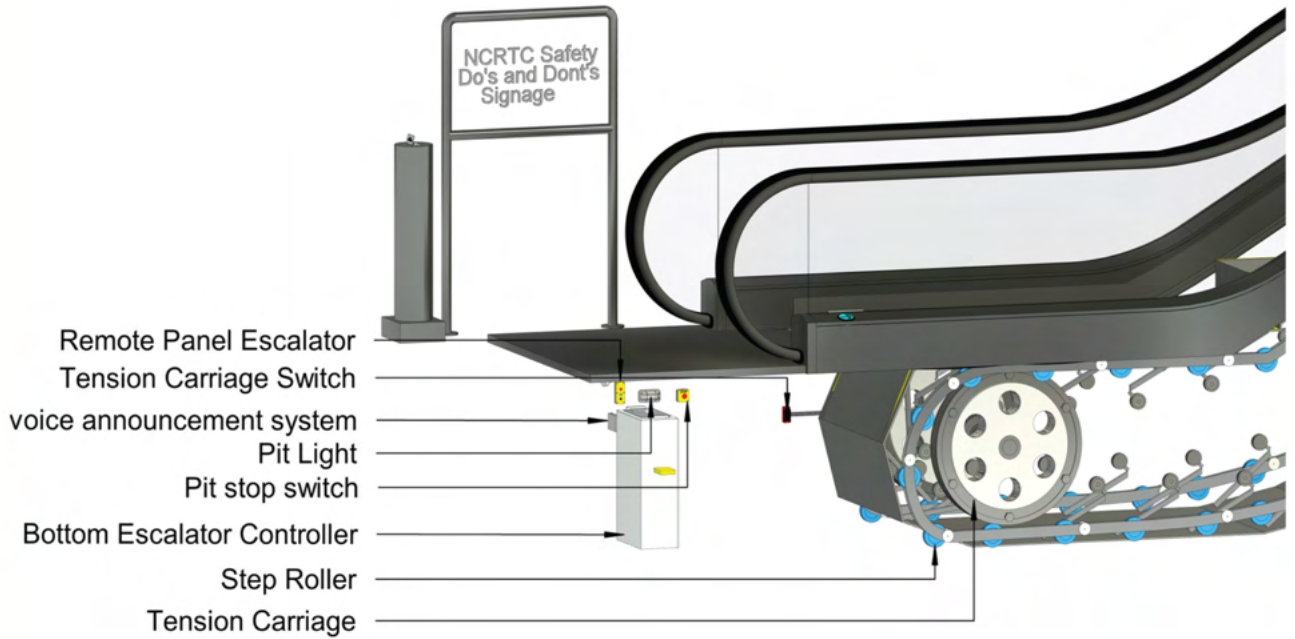

METRO RAIL BIM SERVICES

- Viaduct
- Station
- Power Supply
- Depot
- Track
- Telecom
- Tunnel
- Signaling
- Traction
- Tunnel Ventilation System (TVS)
- Automatic Fare Collection (AFC)
- Passenger Screen Doors (PSD)
- Elevators & Escalators
- Rolling Stock

OTHER BIM PROJECTS

Residential

Data Center

Infrastructure

Educational

Fuel Stations

TRACK

Rail Plinth & Fixture Arrangement

SIGNALING

TRACTION / OHE (Overhead Electrification)

STATION

STATION

ASTRAL
INFORMATICS (P) LTD
Since 1992

ELEVATORS

ESCALATOR

POWER SUPPLY

HVAC (Heating, Ventilation & Air Conditioning)

RSS (Receiving Substation)

AFC (Automatic Fare Collection)

TVS (Tunnel Ventilation System)

ROCS (Rigid Overhead Conductor System)

ASS (Auxiliary Substation)

Rolling Stock