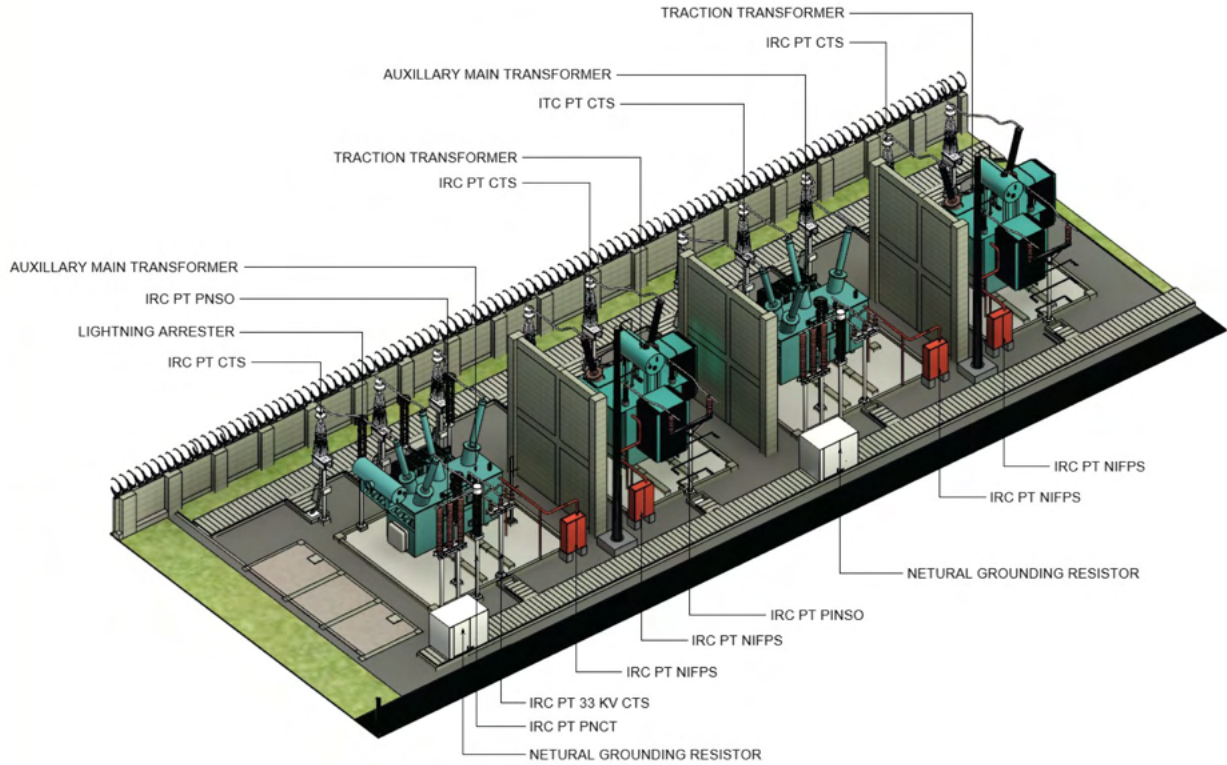

METRO RAIL BIM SERVICES

- Viaduct
- Station
- Power Supply
- Depot
- Track
- Telecom
- Tunnel
- Signaling
- Traction
- Tunnel Ventilation System (TVS)
- Automatic Fare Collection (AFC)
- Passenger Screen Doors (PSD)
- Elevators & Escalators
- Rolling Stock

HVAC (Heating, Ventilation & Air Conditioning)

RSS (Receiving Substation)

AFC (Automatic Fare Collection)

TVS (Tunnel Ventilation System)

ROCS (Rigid Overhead Conductor System)

ASS (Auxiliary Substation)

Rolling Stock