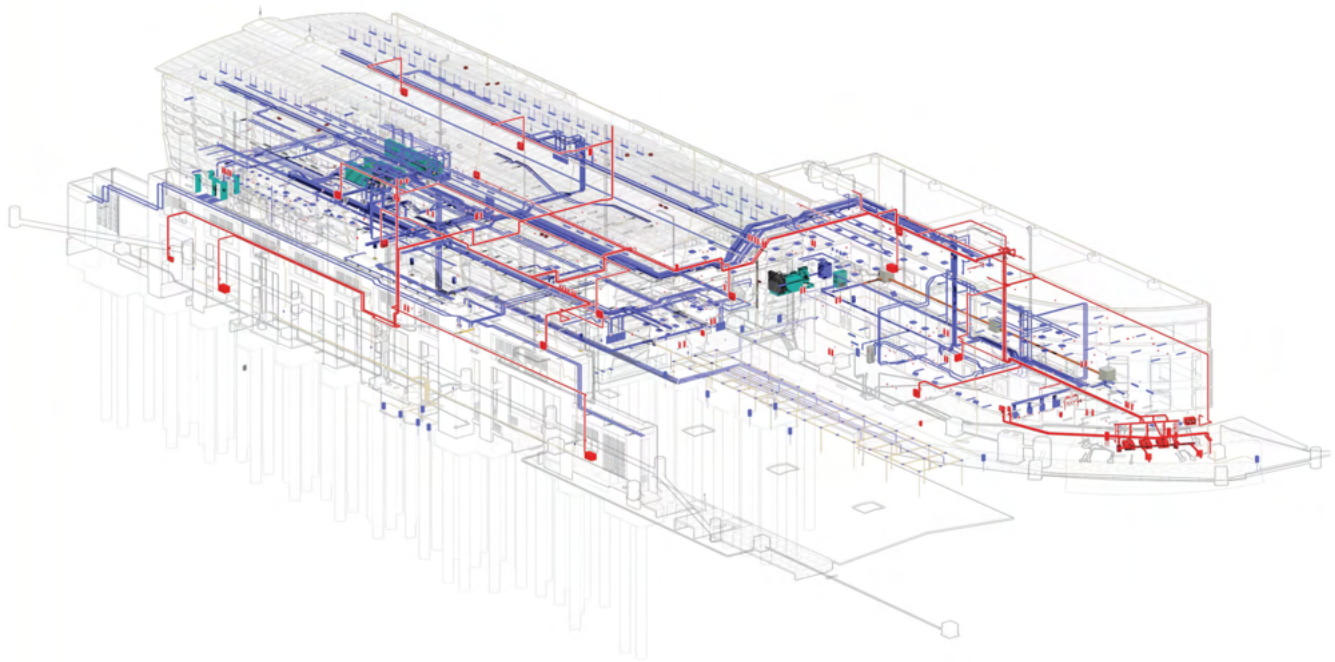

STATION

ASTRAL
INFORMATICS (P) LTD
Since 1992