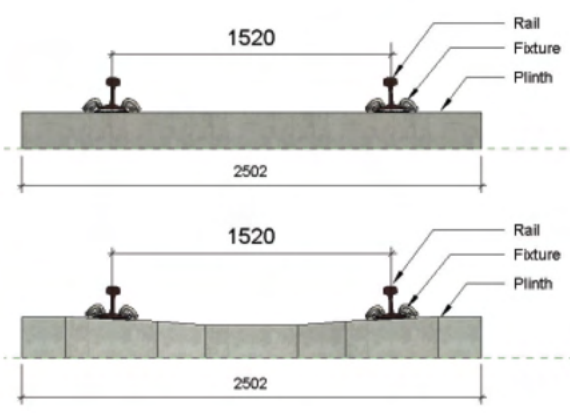

TRACK

Rail Plinth & Fixture Arrangement