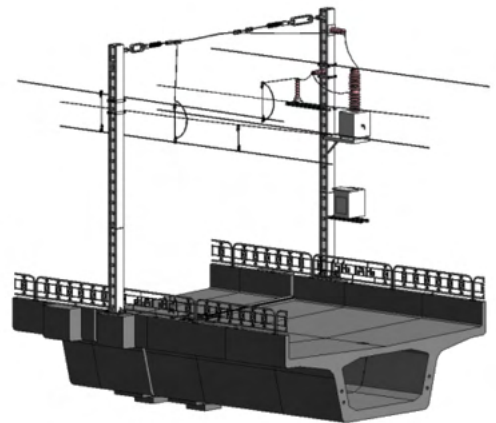

TRACTION / OHE (Overhead Electrification)