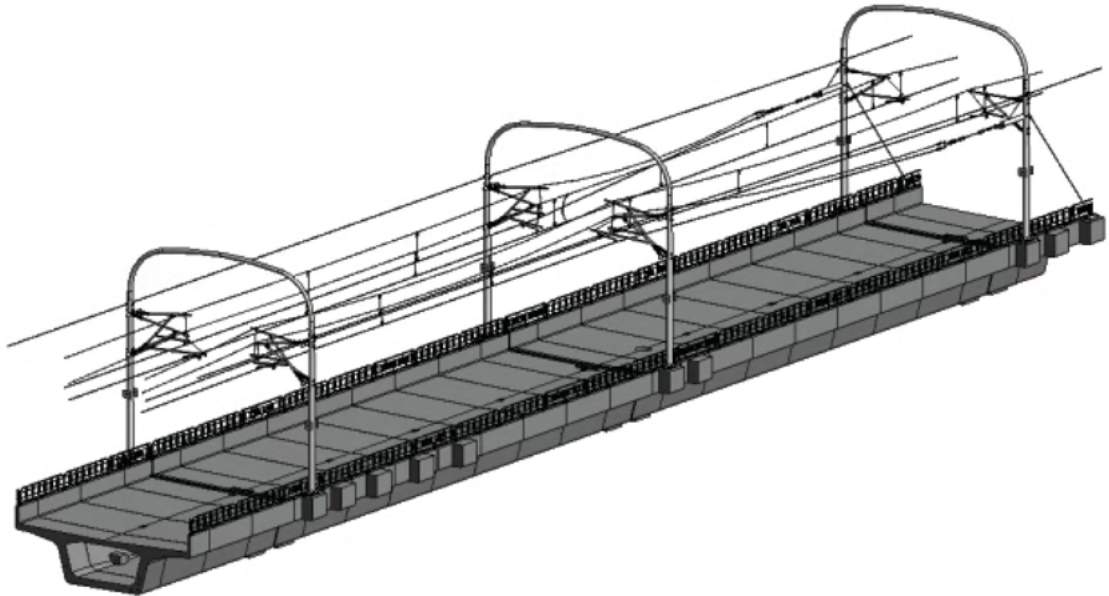

TRACTION / OHE (Overhead Electrification)