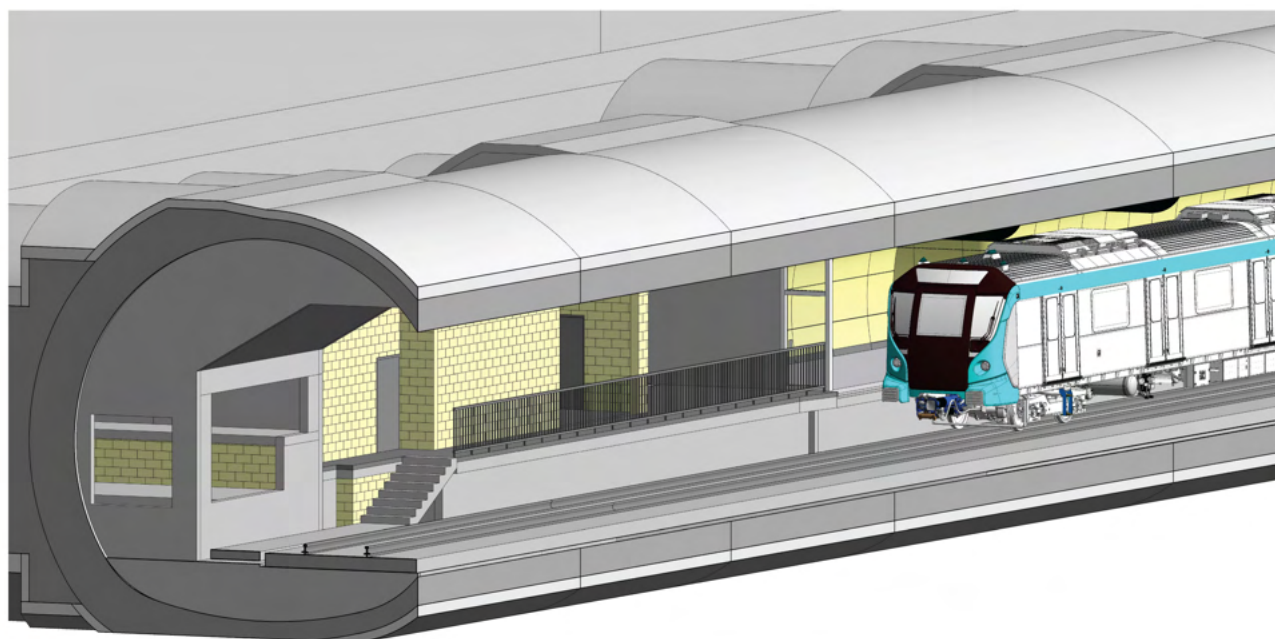

METRO RAIL BIM SERVICES

- Viaduct
- Station
- Power Supply
- Depot
- Track
- Telecom
- Tunnel
- Signaling
- Traction
- Tunnel Ventilation System (TVS)
- Automatic Fare Collection (AFC)
- Passenger Screen Doors (PSD)
- Elevators & Escalators
- Rolling Stock

HVAC (Heating, Ventilation & Air Conditioning)

RSS (Receiving Substation)

AFC (Automatic Fare Collection)

TVS (Tunnel Ventilation System)

ROCS (Rigid Overhead Conductor System)

ASS (Auxiliary Substation)

Rolling Stock