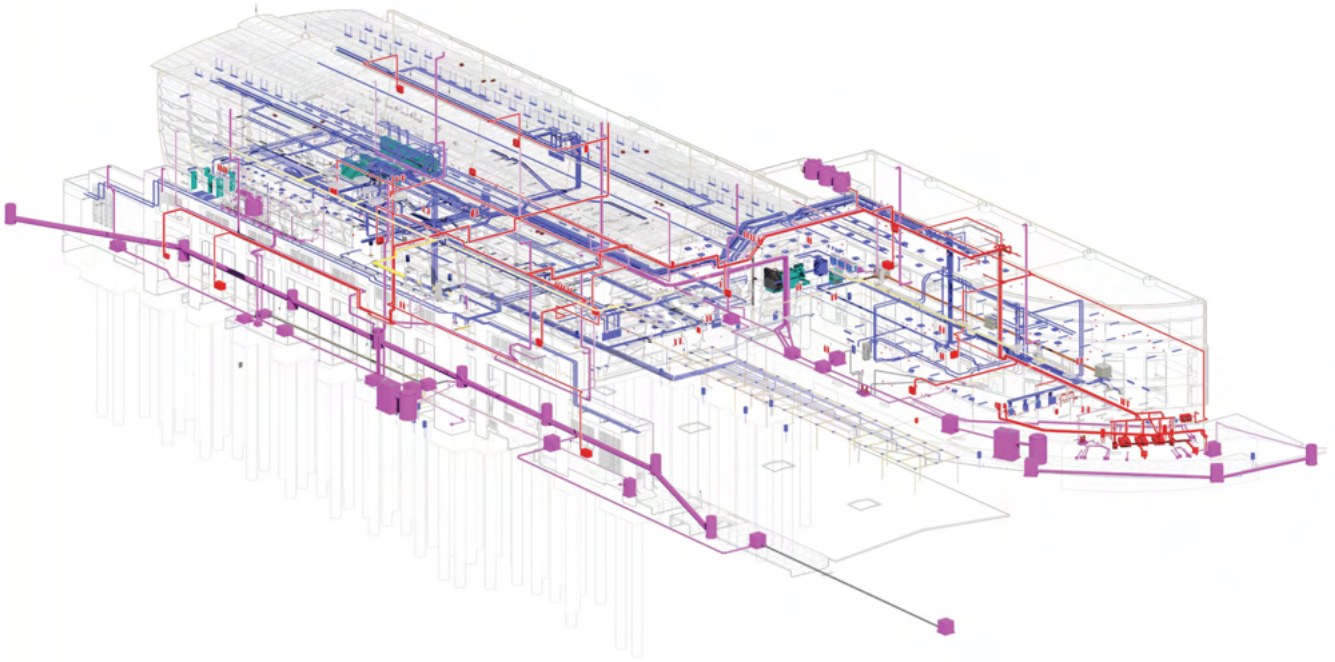

METRO RAIL BIM SERVICES

- Viaduct
- Station
- Power Supply
- Depot
- Track
- Telecom
- Tunnel
- Signaling
- Traction
- Tunnel Ventilation System (TVS)
- Automatic Fare Collection (AFC)
- Passenger Screen Doors (PSD)
- Elevators & Escalators
- Rolling Stock

OTHER BIM PROJECTS

Residential

Data Center

Infrastructure

Educational

Fuel Stations

TRACK

Rail Plinth & Fixture Arrangement

SIGNALING

TRACTION / OHE (Overhead Electrification)

STATION

STATION

ASTRAL
INFORMATICS (P) LTD
Since 1992

ELEVATORS

ESCALATOR

POWER SUPPLY

HVAC (Heating, Ventilation & Air Conditioning)

RSS (Receiving Substation)

AFC (Automatic Fare Collection)

TVS (Tunnel Ventilation System)

ROCS (Rigid Overhead Conductor System)

ASS (Auxiliary Substation)

Rolling Stock