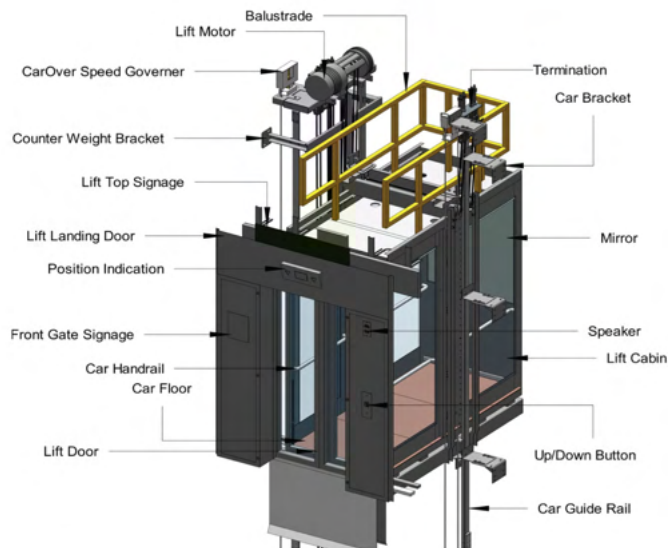

METRO RAIL BIM SERVICES

- Viaduct
- Station
- Power Supply
- Depot
- Track
- Telecom
- Tunnel
- Signaling
- Traction
- Tunnel Ventilation System (TVS)
- Automatic Fare Collection (AFC)
- Passenger Screen Doors (PSD)
- Elevators & Escalators
- Rolling Stock

OTHER BIM PROJECTS

Residential

Data Center

Infrastructure

Educational

Fuel Stations

TRACK

Rail Plinth & Fixture Arrangement

SIGNALING

TRACTION / OHE (Overhead Electrification)

STATION

STATION

ASTRAL
INFORMATICS (P) LTD
Since 1992

ELEVATORS

ESCALATOR

POWER SUPPLY

HVAC (Heating, Ventilation & Air Conditioning)

RSS (Receiving Substation)

AFC (Automatic Fare Collection)

TVS (Tunnel Ventilation System)

ROCS (Rigid Overhead Conductor System)

ASS (Auxiliary Substation)

Rolling Stock