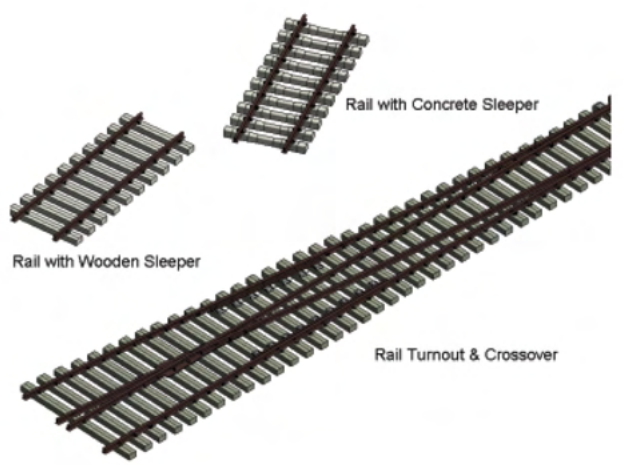

METRO RAIL BIM SERVICES

- Viaduct
- Station
- Power Supply
- Depot
- Track
- Telecom
- Tunnel
- Signaling
- Traction
- Tunnel Ventilation System (TVS)
- Automatic Fare Collection (AFC)
- Passenger Screen Doors (PSD)
- Elevators & Escalators
- Rolling Stock

OTHER BIM PROJECTS

Residential

Data Center

Infrastructure

Educational

Fuel Stations

TRACK

Rail Plinth & Fixture Arrangement