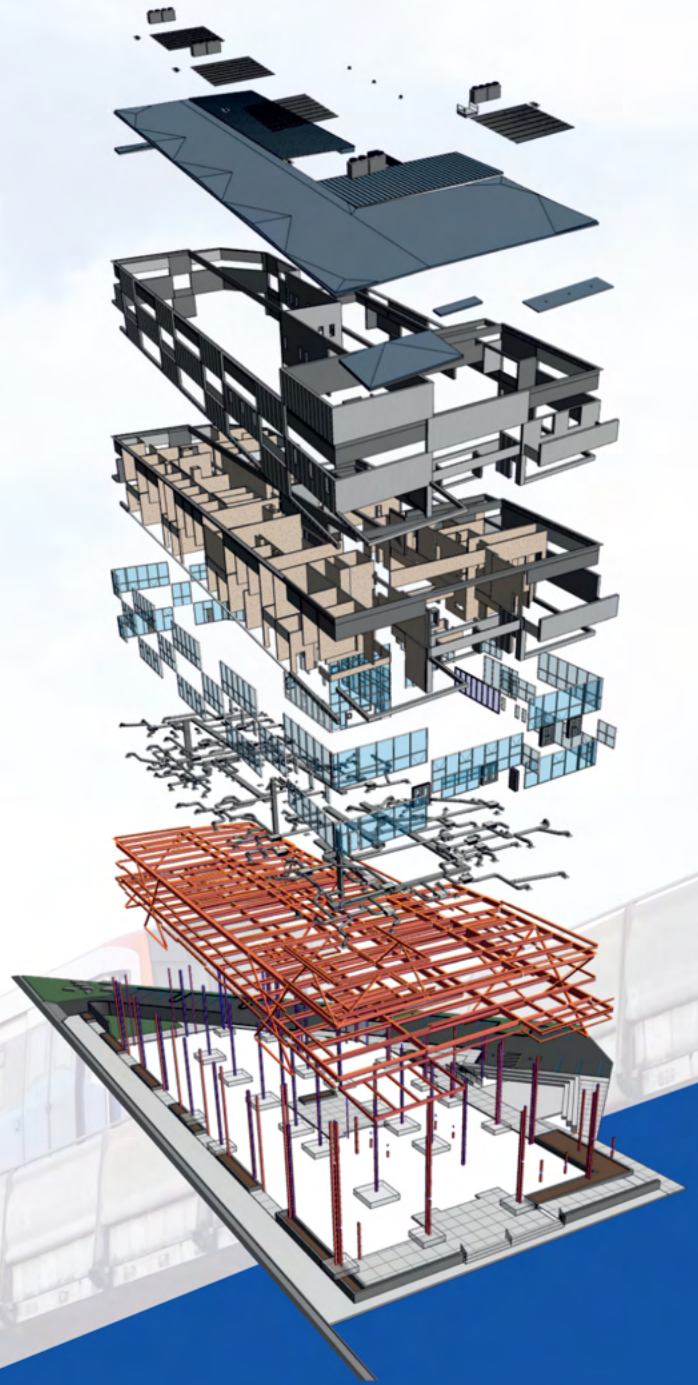

ASTRAL

INFORMATICS (P) LTD
Since 1992

Our Services

- 3-D BIM Services
- 3-D As-Built Documentation
- 4-D Construction Scheduling & Site Logistics
- 5-D Cost Monitoring & Procurement Management
- MEP BIM Services
- Quantity Take-Offs
- Revit Family Creation
- Clash Detection & Risk Mitigation