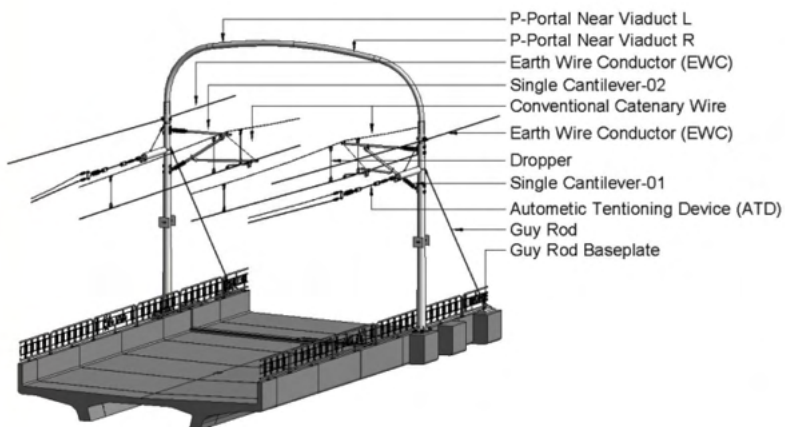

TRACTION / OHE (Overhead Electrification)