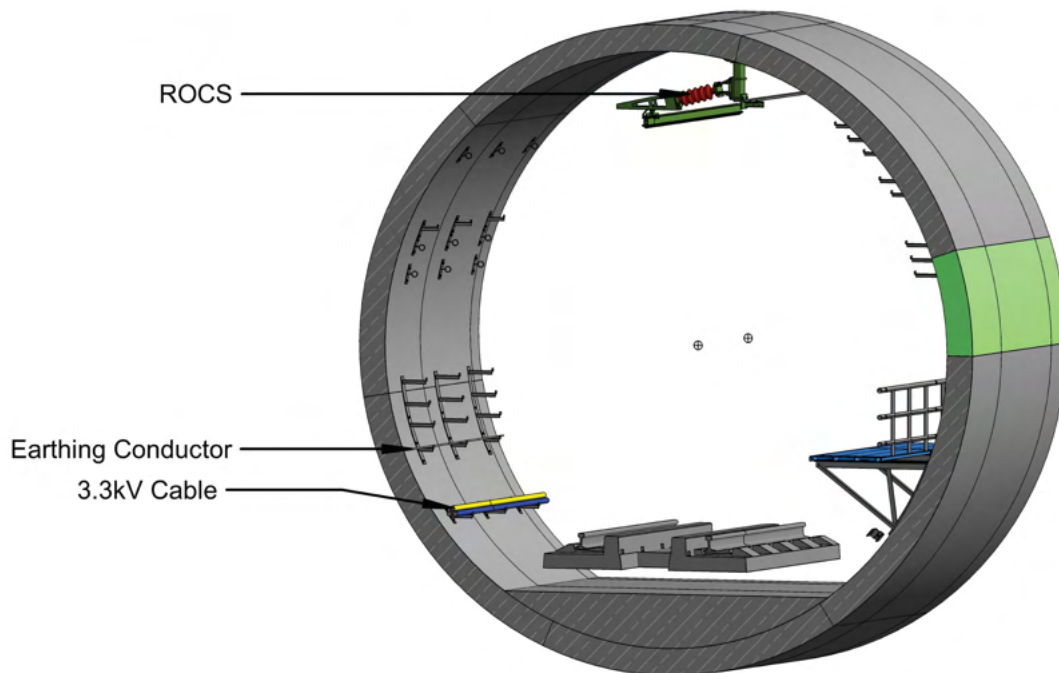

METRO RAIL BIM SERVICES

- Viaduct
- Station
- Power Supply
- Depot
- Track
- Telecom
- Tunnel
- Signaling
- Traction
- Tunnel Ventilation System (TVS)
- Automatic Fare Collection (AFC)
- Passenger Screen Doors (PSD)
- Elevators & Escalators
- Rolling Stock

OTHER BIM PROJECTS

Residential

Data Center

Infrastructure

Educational

Fuel Stations

TRACK

Rail Plinth & Fixture Arrangement

SIGNALING

TRACTION / OHE (Overhead Electrification)

STATION

STATION

ASTRAL
INFORMATICS (P) LTD
Since 1992

ELEVATORS

ESCALATOR

POWER SUPPLY

HVAC (Heating, Ventilation & Air Conditioning)

RSS (Receiving Substation)

AFC (Automatic Fare Collection)

TVS (Tunnel Ventilation System)

ROCS (Rigid Overhead Conductor System)

ASS (Auxiliary Substation)

Rolling Stock