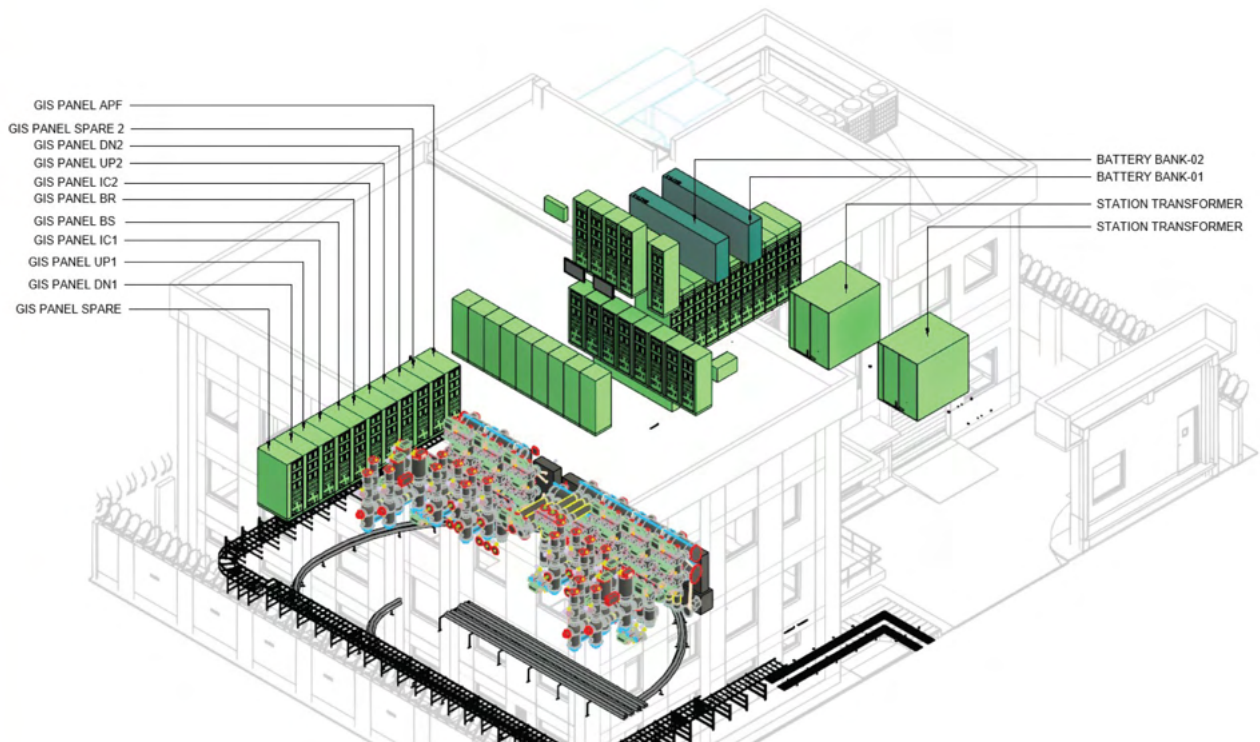

SIGNALING

TRACTION / OHE (Overhead Electrification)

STATION

STATION

ASTRAL
INFORMATICS (P) LTD
Since 1992

ELEVATORS

ESCALATOR

POWER SUPPLY

HVAC (Heating, Ventilation & Air Conditioning)

RSS (Receiving Substation)

AFC (Automatic Fare Collection)

TVS (Tunnel Ventilation System)

ROCS (Rigid Overhead Conductor System)

ASS (Auxiliary Substation)

Rolling Stock