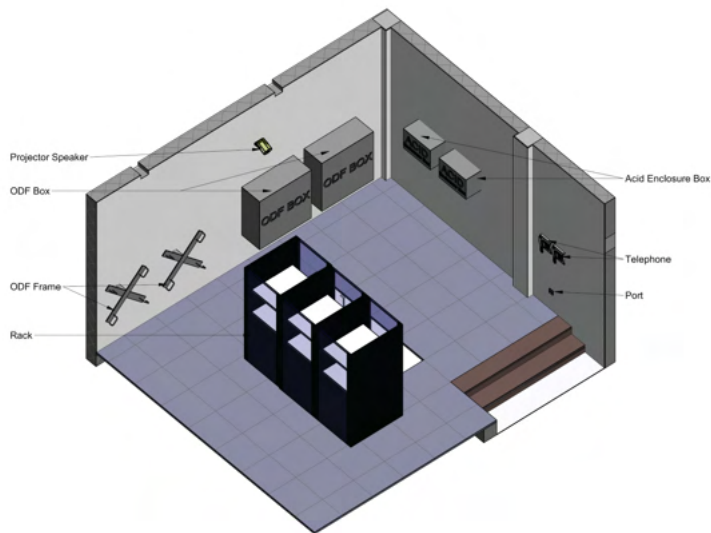

METRO RAIL BIM SERVICES

- Viaduct
- Station
- Power Supply
- Depot
- Track
- Telecom
- Tunnel
- Signaling
- Traction
- Tunnel Ventilation System (TVS)
- Automatic Fare Collection (AFC)
- Passenger Screen Doors (PSD)
- Elevators & Escalators
- Rolling Stock

OTHER BIM PROJECTS

Residential

Data Center

Infrastructure

Educational

Fuel Stations

TRACK

Rail Plinth & Fixture Arrangement

HVAC (Heating, Ventilation & Air Conditioning)

RSS (Receiving Substation)

AFC (Automatic Fare Collection)

TVS (Tunnel Ventilation System)

ROCS (Rigid Overhead Conductor System)

ASS (Auxiliary Substation)

Rolling Stock